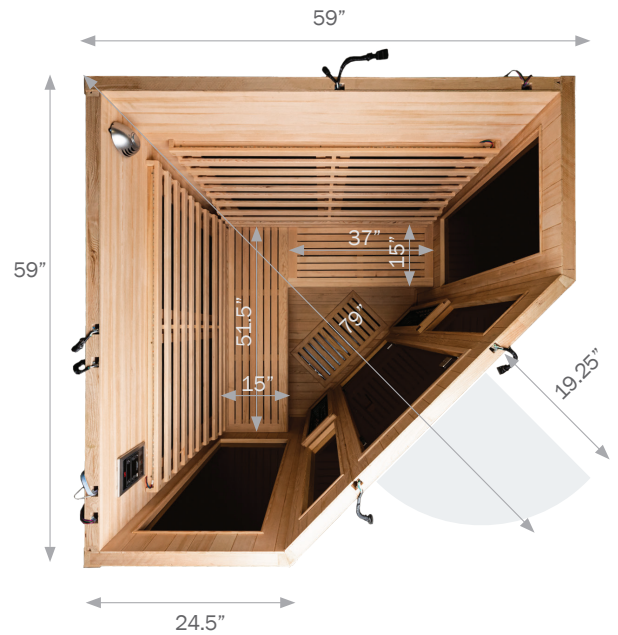

# MP SERIES | 3 Person Corner

MICHAEL PHELPS  
**Sweaty GOAT**  
 BY MASTER SPAS®

## FEATURES

- 9 MP HybridHeat+ Heating Elements
- True Full Spectrum Low EMF Technology
- Touch Display Control Panel
- Chromotherapy: healing with lights and colors
- Ergonomic Design Bench Seat
- Beautiful craftsmanship and solid wood construction
- 3rd Party EMF, V.O.C., Emissivity Testing

## ELECTRICAL

**Electrical:** Dedicated 110V 20A circuit required  
 10' cord exits from back left of roof.

Outlet specifications: 

MICHAEL PHELPS  
**Sweaty GOAT**  
 BY MASTER SPAS®