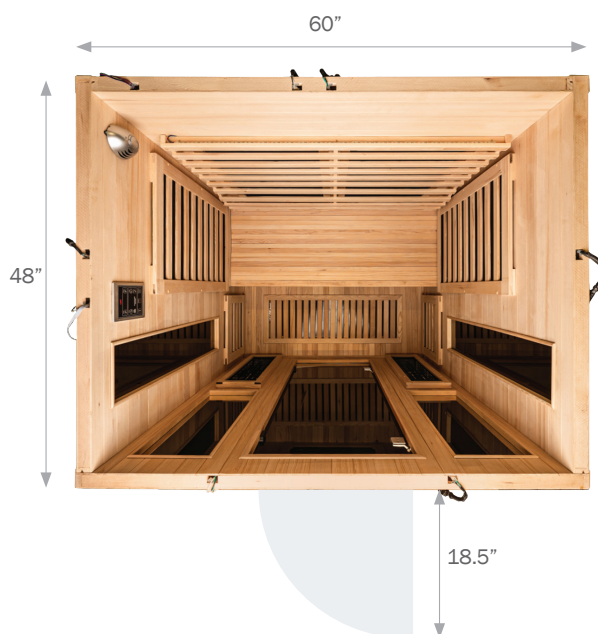

## FEATURES

- 10 MP HybridHeat+ Heating Elements
- True Full Spectrum Low EMF Technology
- Upgraded Touch Display Control Panel
- Chromotherapy: healing with lights and colors
- Ergonomic Design Bench Seat
- Beautiful craftsmanship and solid wood construction
- 3rd Party EMF, V.O.C., Emissivity Testing