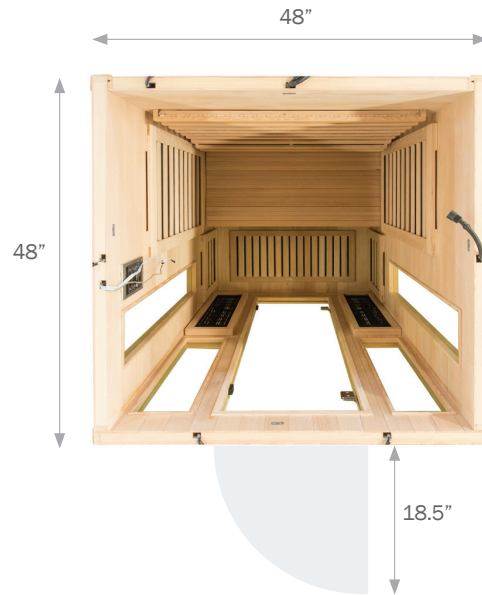

## FEATURES

- 10 MP HybridHeat+ Heating Elements
- True Full Spectrum Low EMF Technology
- Touch Display Control Panel
- Chromotherapy: healing with lights and colors
- Ergonomic Design Bench Seat
- Beautiful craftsmanship and solid wood construction
- 3rd Party EMF, V.O.C., Emissivity Testing