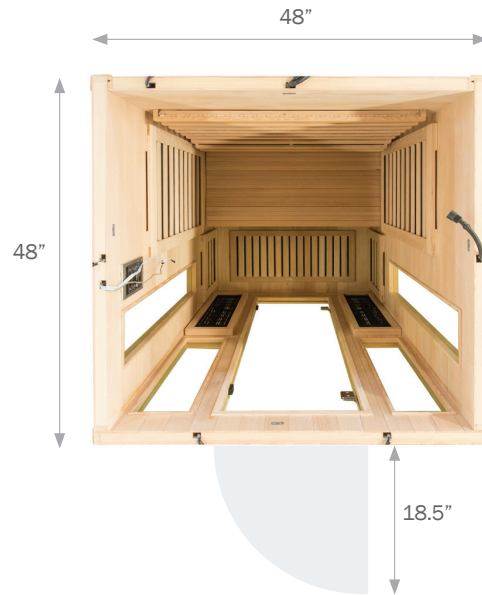

MP SERIES | 2 Person

MICHAEL PHELPS
Sweaty GOAT™
BY MASTER SPAS®

FEATURES

- 10 MP HybridHeat+ Heating Elements
- True Full Spectrum Low EMF Technology
- Touch Display Control Panel
- Chromotherapy: healing with lights and colors
- Ergonomic Design Bench Seat
- Beautiful craftsmanship and solid wood construction
- 3rd Party EMF, V.O.C., Emissivity Testing