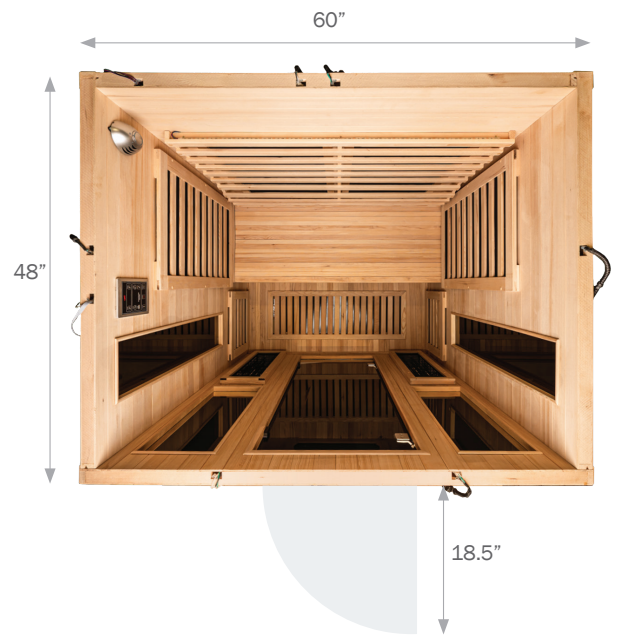

PANELS

ELECTRICAL

Electrical: Dedicated 110V 20A circuit required
 10' cord exits from back left of roof.

Outlet specifications:

MICHAEL PHELPS
Sweaty GOAT™
 BY MASTER SPAS®

MP SERIES | 3 Person

MICHAEL PHELPS
Sweaty GOAT
 BY MASTER SPAS®