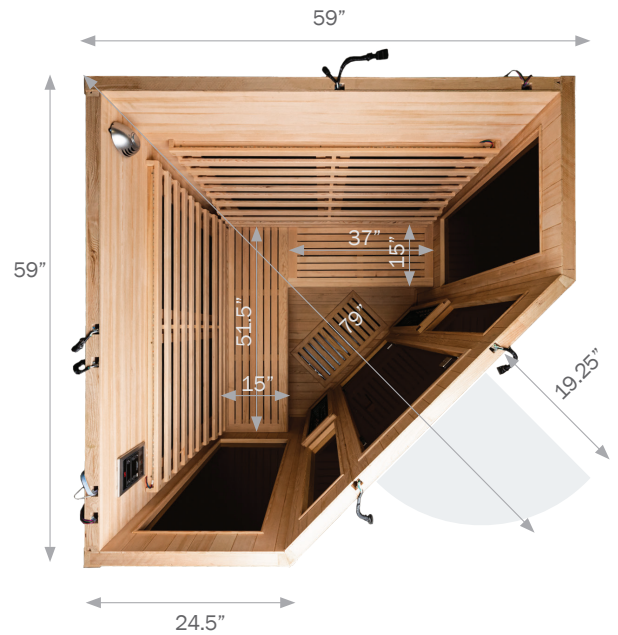

PANELS

ELECTRICAL

Electrical: Dedicated 110V 20A circuit required
 10' cord exits from back left of roof.

Outlet specifications: 

MICHAEL PHELPS
Sweaty GOAT
 BY MASTER SPAS®

MP SERIES | 3 Person Corner

MICHAEL PHELPS
Sweaty GOAT
 BY MASTER SPAS®