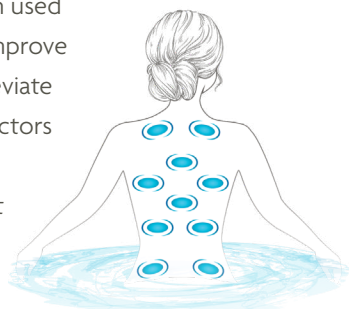

## MAGNETIC THERAPY

Our exclusive Master Force™ Bio-Magnetic Therapy System offers the benefits of magnetic therapy in the comfort of a hot tub. Magnetic therapy has been used for centuries to help relieve pain, improve circulation, reduce swelling, and alleviate stiffness. Today, more and more doctors and physical therapists are using magnetic therapy for the treatment of back problems, arthritis, and sports injuries.