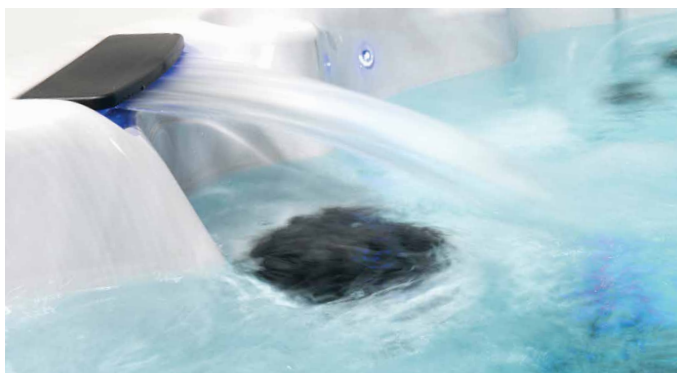

That's why Master Spas, after extensive research and development, chose to combine the proven benefits of hydrotherapy with the pain-relieving comfort of bio-magnetic therapy. Our Master Force™ Bio-Magnetic Therapy System applies strategically placed magnets to two pressure points behind the neck and eight throughout the shoulders, back, and seat areas in our exclusive StressRelief Neck and Shoulder Seat™.